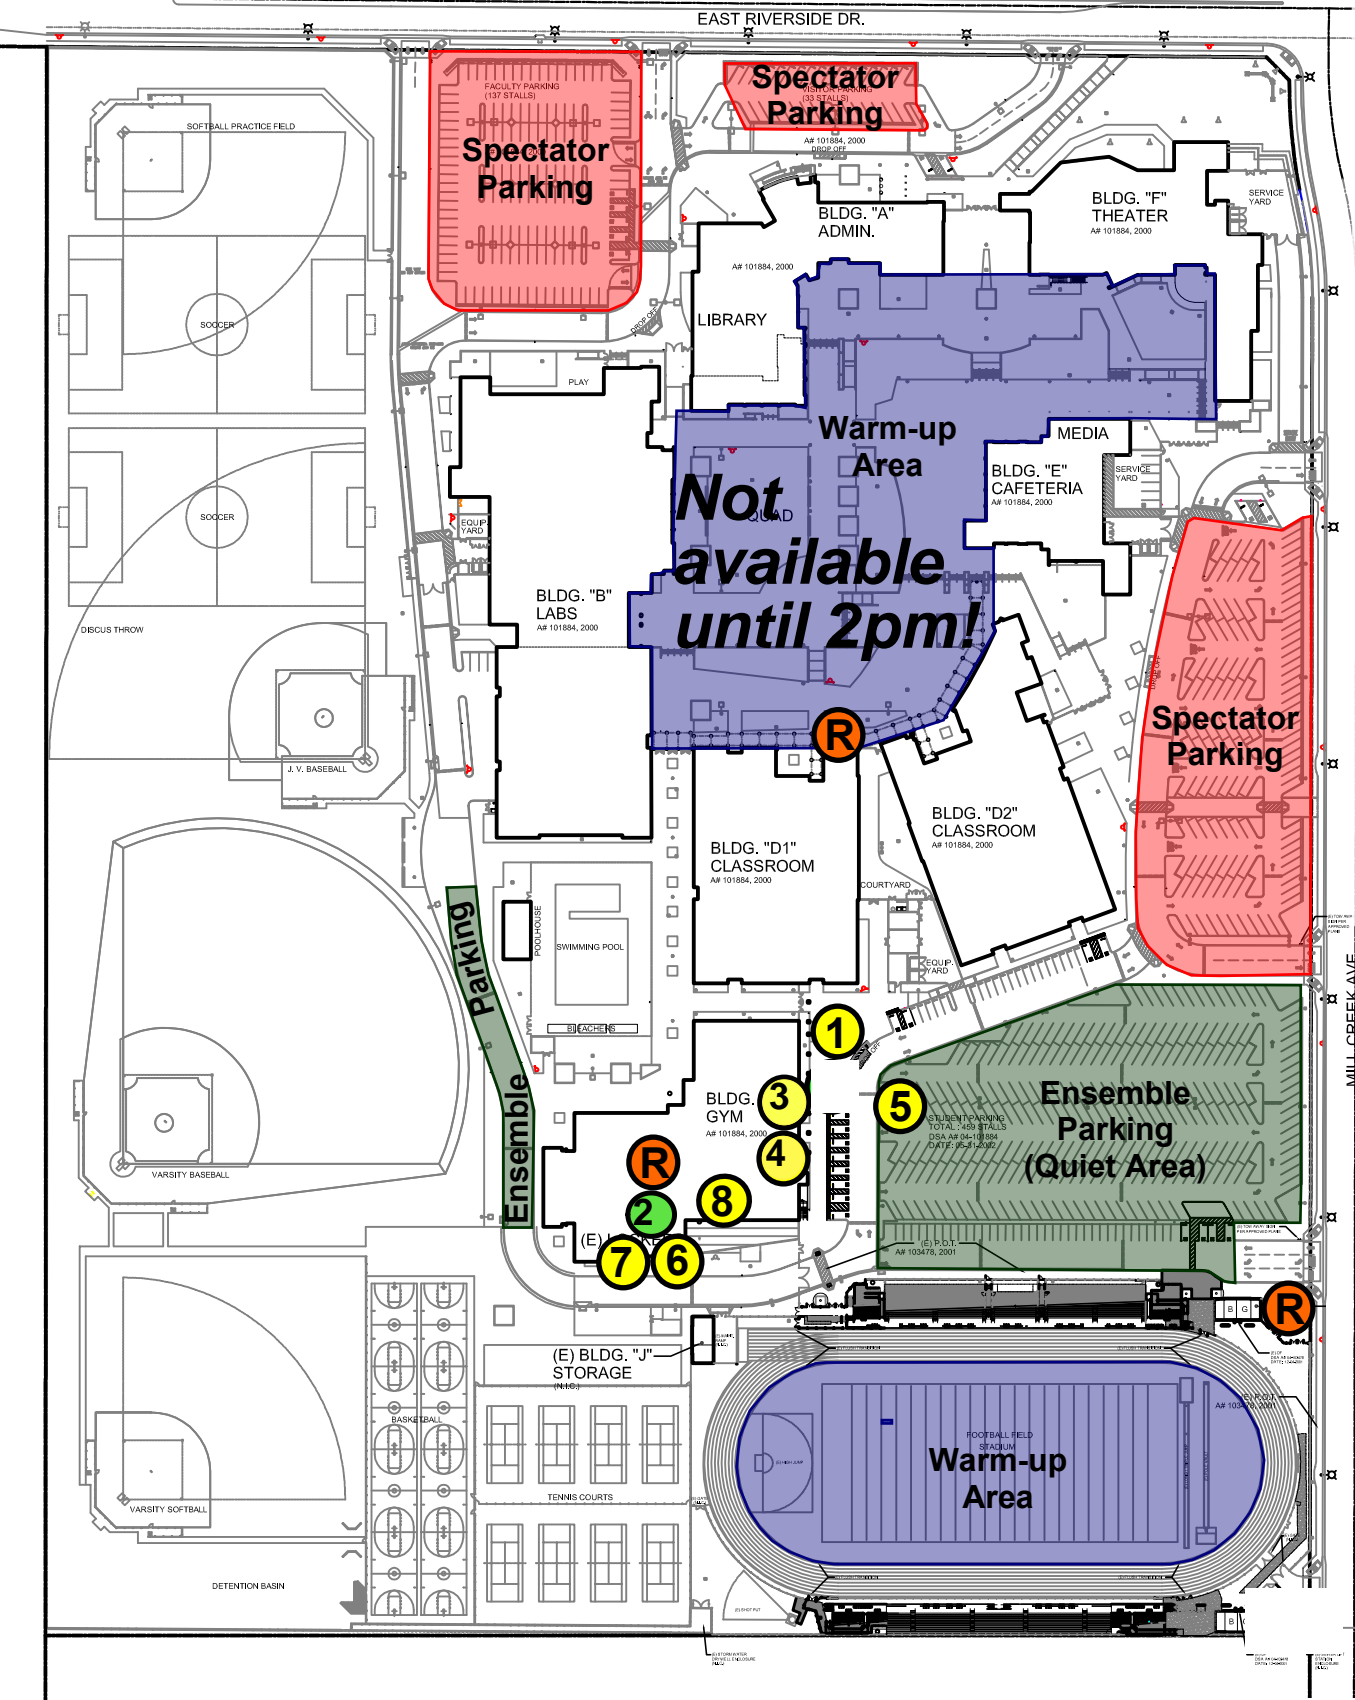

West Coast Winter Guard Event
March 11, 2023

Colony High School
3850 E Riverside Dr
Ontario, CA 91761

- **1** Ensemble Check-in
- **2** First Aid
- **3** Ensemble Exit
- **4** Ensemble Entrance
- **5** Floor Folding
- **6** Tickets / Spectator Entrance
- **7** Concessions
- **8** Instructor Hospitality
- **R** Restrooms